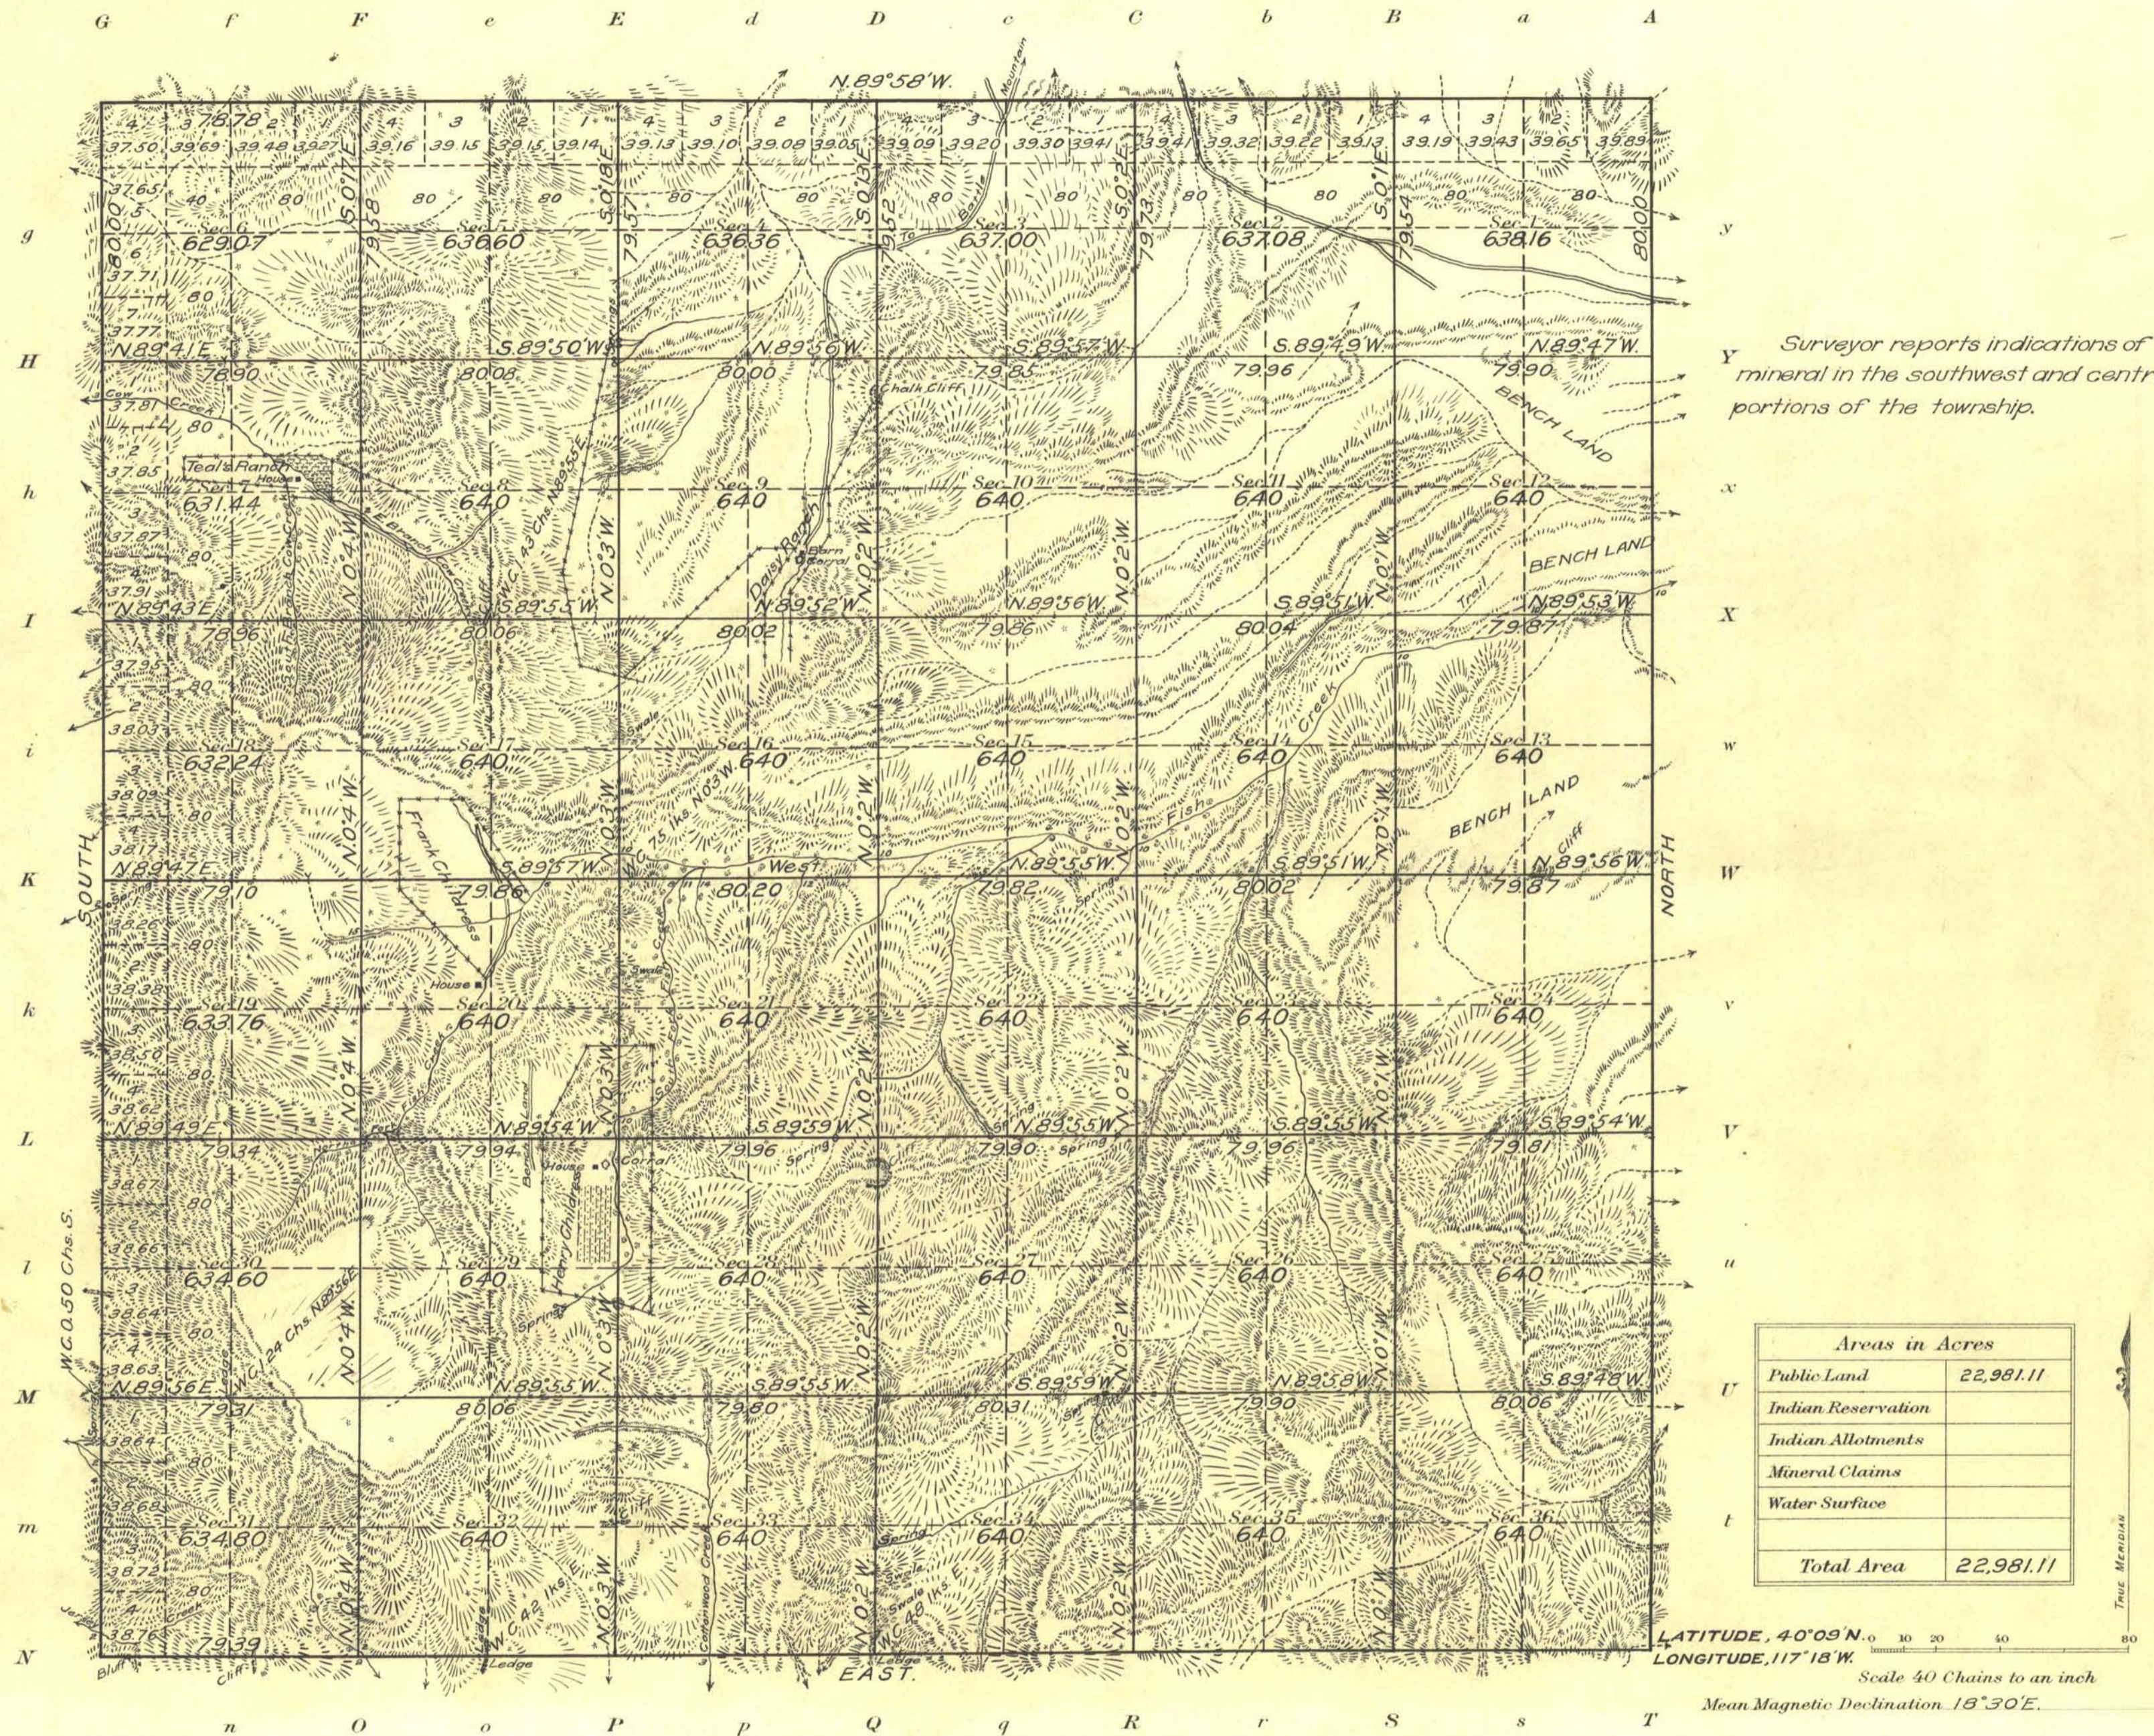

Township No. 27 North, Range No. 41 East of the Mt. Diablo Meridian, Nevada.

Surveys Designated	By Whom Surveyed	Group			When Surveyed	
		No.	Date of Instructions	Mls. chs. lks.	Begun	Completed
N.S.E. & W. Tp. Bdy's	H.W. Feppert and Wm. R. Johnston.	36	May 7, 1915.	23 78 17	June 11, 1915	June 16, 1915
Subdivisions	H.W. Feppert and Wm. R. Johnston.	66	" " " "	59 72 66	June 17, 1915	June 29, 1915

The above map of Township No. 27 North, Range No. 41 East of the Mt. Diablo Meridian Nevada is strictly conformable to the field notes of the survey thereof on file in this office, which have been examined and approved

U. S. Surveyor General's Office.
Reno, Nevada, April 23, 1917.

John B. Sullivan
Surveyor General.

T 27 N. R. 41 E
10-T